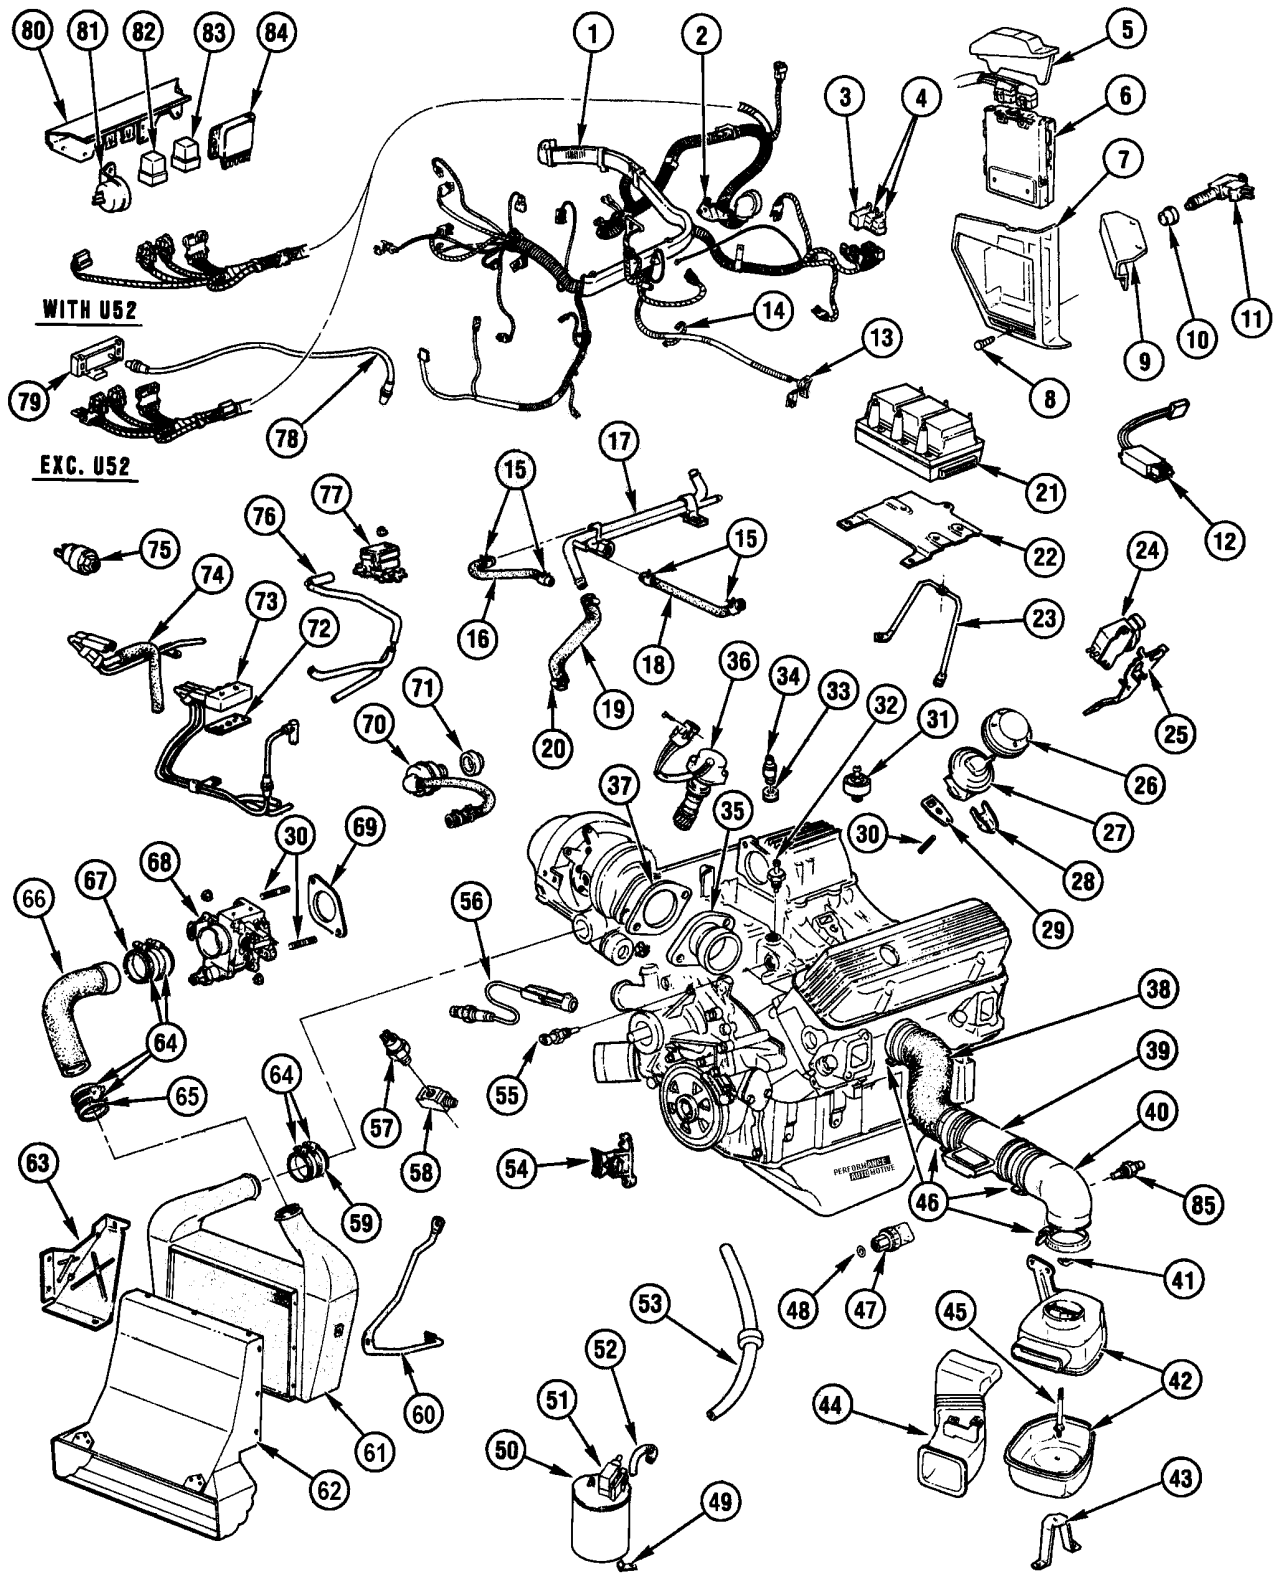

1986-1987 G EMISSION CONTROLS-V6 (LC2/3.8-7) TURBO

1986-1987 G EMISSION CONTROLS-V6 (LC2/3.8-7) TURBO

1.	2.252	HARNESS, ENG/ECM.....	12060376
2.	N.S.	RETAINER, WIRING HARNESS.....	
3.	1.055	RELAY, ENG COOL FAN SHUTOFF DELAY.....	25527402
4.	1.055	RELAY, ENG COOL FAN (2)(HI/LO SPD).....	25526984
5.	3.671	COVER, MDL SHRD SI F/PNL (14.630).....	20540331
6.	3.670	CONTROLLER, ECM.....	1227148
	3.670	CALIBRATOR, PROM('87 49 state)('86 p/n:16060600).....	16051877
7.	3.671	HOUSING, CONT MODULE.....	20540326
8.	14.630	FASTENER, COVER TO HSG MDL.....	20540336
9.	2.440	BRACKET, DIAG CONN.....	25509622
10.	3.885	RETAINER, CRUISE & CONV VLV.....	1612303
11.	3.885	VALVE, CRUISE VAC & TRANS CONV REL.....	1645516
12.	3.682	SENSOR, VEH SPD (CLUSTER MTD)(EXC U52).....	25007463
13.	4.057	CLIP, CONT MDL WIRING HARNESS.....	25523495
14.	8.965	RETAINER, PLASTIC 7" ADJUSTABLE.....	
15.	8.948	CLAMP, WORM GEAR HEX SLOT SCREW (.250 X .625) SS.....	
16.	8.846	HOSE, HTR INLET PIPE TO THROTTLE BODY.....	25525401
17.	8.846	PIPE, HTR INLET & OUTLET.....	25525280
18.	3.341	HOSE, THROTTLE BODY WAT OUTLET TO HTR HOSE.....	25525402
19.	8.846	HOSE, HEATER OUTLET.....	25525228
20.	8.948	CLAMP, WORM GEAR (.62 X 1.25).....	
21.	N.S.	MODULE ASM, ELEK IGN/SERV BY:..... (SEE ALSO 2-30)	
	2.170	COIL, IGNITION (C3I).....	12353801
	2.383	MODULE, ELECT IGN (C3I-COIL)(TYPE 1 MAGNA).....	24503624
	2.170	GASKET, COIL & MODULE (C3I)(MAGNAVOX).....	25526450
22.	2.383	BRACKET, ELEK IGN MODULE.....	25525208
23.	2.383	BRACE, ELEK IGN MDL.....	25525209
24.	3.670	CONTROL, EGR VALVE VAC.....	25527186
	3.670	FILTER, EGR VAC VALVE.....	10159525
25.	3.672	BRACKET, CONT EGR VLV VAC.....	25526272
26.	3.671	COVER, EGR VALVE.....	17069228
27.	3.670	VALVE, EGR.....	17111570
28.	3.671	CLAMP, EGR VALVE.....	25524527
29.	3.680	GASKET, EGR VALVE.....	25530599
30.	8.981	STUD, (M8 X 1.25 X 15 BOTH ENDS)(3.275).....	1635540
31.	2.383	SENSOR, ESC KNOCK.....	1997562
32.	1.055	SWITCH, FAN TEMP.....	3053190
33.	1.745	GROMMET, C/CASE VLV.....	1381487
34.	1.745	VALVE, C/CASE VENT.....	25095468
35.	3.342	ADAPTER, AIR TURBO BOOST (INLET BELL).....	25525340
36.	2.383	SENSOR, W/DRIVE, CAM SHAFT.....	25516915
	2.383	SENSOR, (CAP) CAM CAMSHAFT.....	25518357
	2.363	O-RING, ON SENSOR SHAFT.....	1959331
	8.906	SCREW, RD HD C/R 6-32X3/4 CAD/ZINC (A/R).....	
37.	3.336	GASKET, THROTTLE BODY (TO TURBOCHARGER).....	25516408
38.	3.417	DUCT, RR AIR INT/MASS AIR FLOW SEN TO TURBO ADAP.....	25525662
39.	3.682	SENSOR, MASS AIR FLOW.....	25007866
40.	3.417	DUCT, AIR INT INTER (INCL AIR TEMP SENSOR).....	25095187
41.	8.920	NUT, WING (M8X1.25).....	14057918
42.	3.402	AIR CLEANER, TURBO.....	25095331
43.	3.405	SUPPORT, AIR CLEANER.....	25518024
44.	3.417	DUCT, FRT AIR INT/TO A/CL.....	25525539
45.	3.403	STUD, A/CL TO MT BRACKET.....	1258729
46.	3.417	CLAMP, AIR INT DUCT TO A/CL.....	14086928
47.	9.275	SWITCH, A/C CMPR.....	25527510
48.	8.927	O-RING, (5/16" ID RUBBER).....	3093509
49.	8.950	CLIP, CNSTR (SAE #1060/1070-.072).....	
50.	3.130	CANISTER, FUEL VAPOR.....	17085935
	3.130	FILTER, CNSTR AIR INL (4.5 DIA).....	7026014
51.	3.140	SOLENOID, VPR CNSTR.....	25526954
52.	8.962	HOSE, FRT VPR (5/16).....	3947770
53.	N.S.	HARNESS, CNSTR (SERV BY).....	
	3.130	VALVE, CHECK.....	25525315
	8.962	HOSE (7/32").....	
54.	2.383	SENSOR, CR/SHF POSITION.....	25535480
55.	3.682	SENSOR, CLNT TEMP (1.150).....	25036979
56.	3.682	SENSOR, EXH OXYGEN (AFS-20).....	25162693
57.	1.800	SWITCH KIT, OIL PRESSURE.....	25036378
58.	3.358	FITTING, OIL FEED PIPE.....	1259890
59.	3.374	HOSE, TURBO AIR INCLR (INCLR TO TURBO).....	25525234
60.	3.373	BRACKET, TURBO AIR INCLR TO ENG-LH.....	25525195
61.	3.373	INTERCOOLER, TURBO AIR.....	25527604
62.	3.373	DUCT, TURBO AIR INCLR CLG.....	25526377