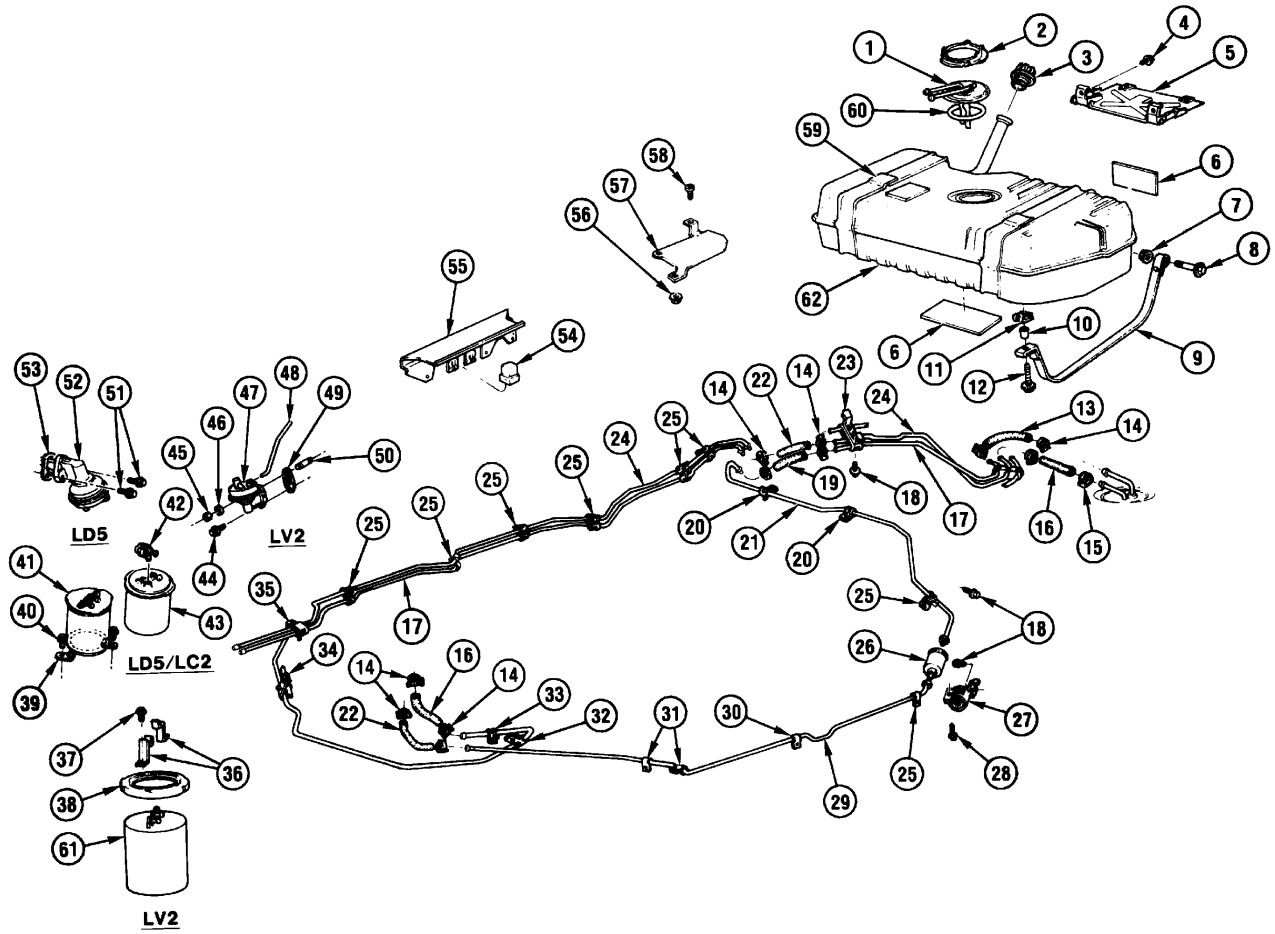

1987 G FUEL SUPPLY SYSTEM

1987 G FUEL SUPPLY SYSTEM